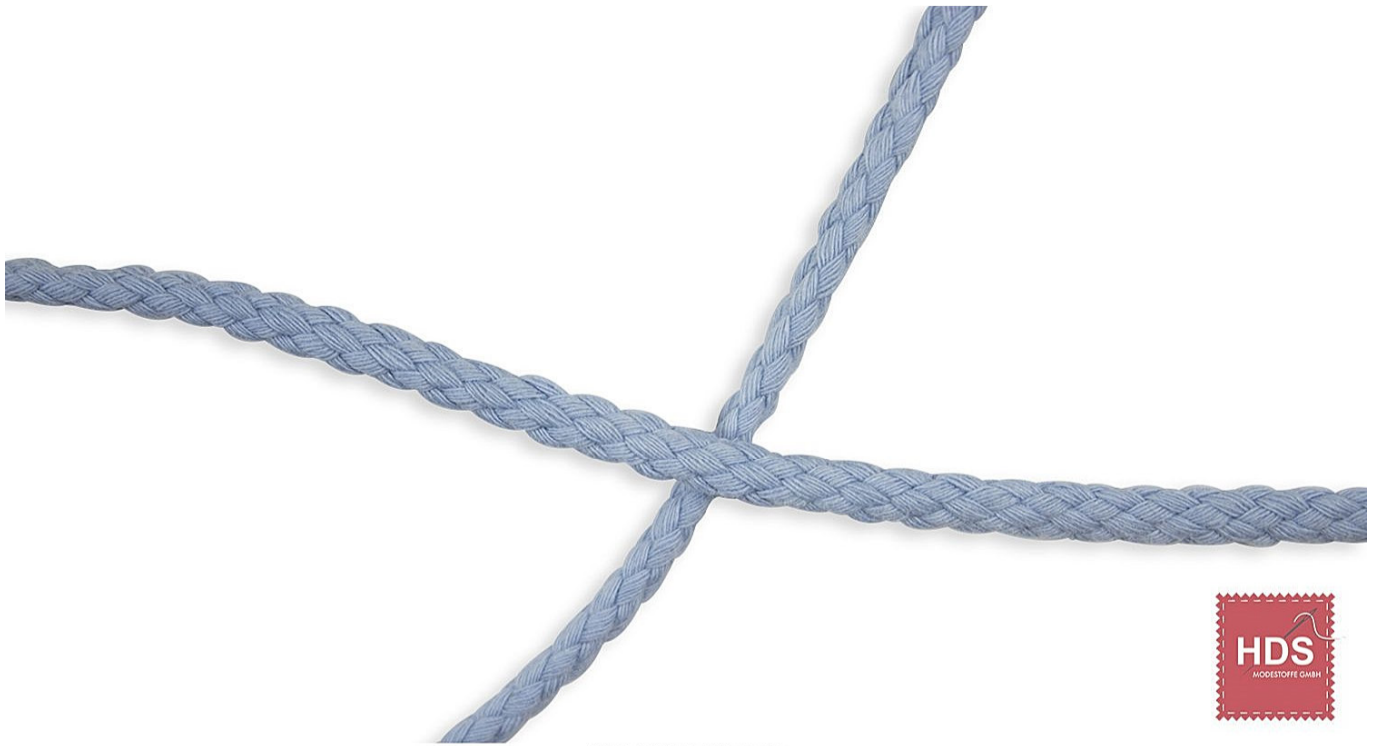

XCR11D - ROUND CORD

100%CO

Breite ca. 6mm

Rolle ca. 50.0m

XCR11D500-006

XCR11D502-006

XCR11D504-006

XCR11D507-006