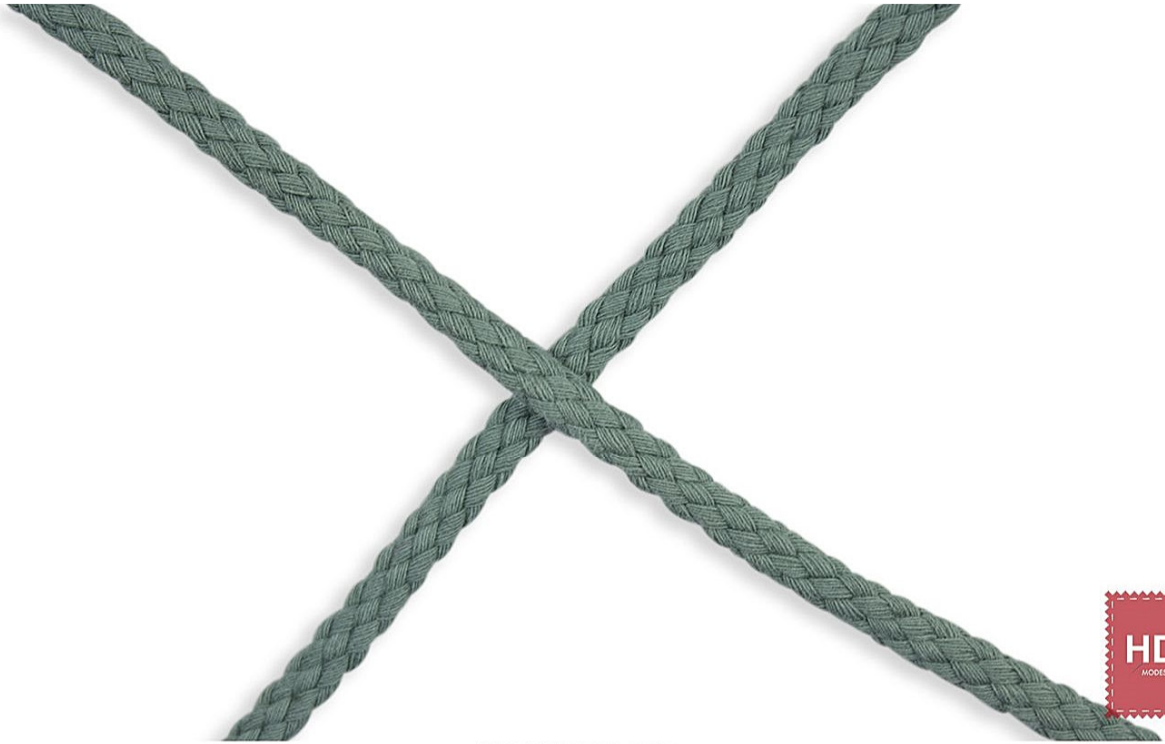

XCR11D522-006