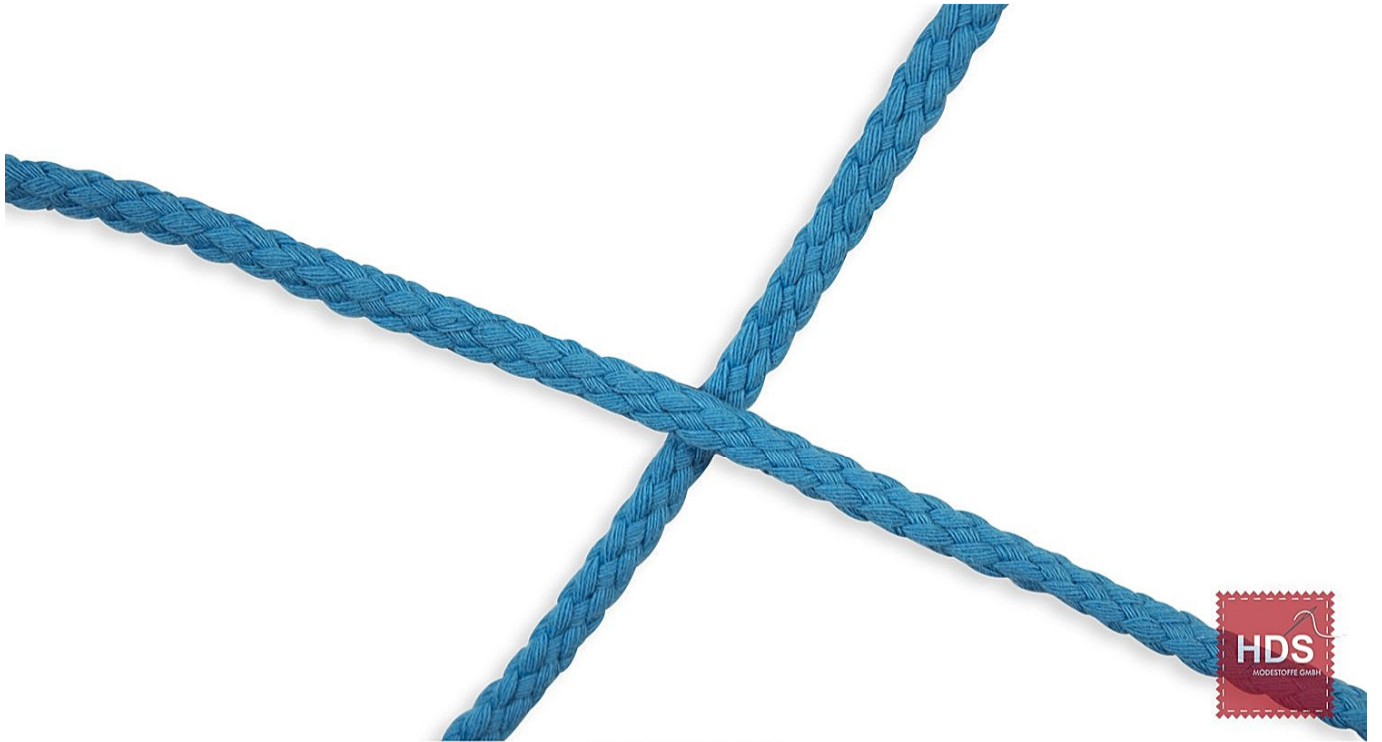

XCR11D - ROUND CORD

100%CO

Breite ca. 6mm

Rolle ca. 50.0m

XCR11D500-006

XCR11D502-006

XCR11D504-006

XCR11D507-006